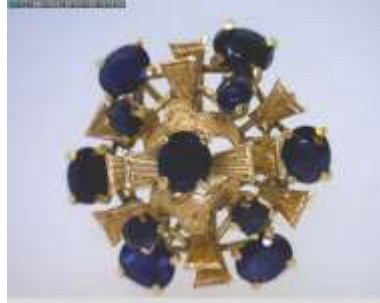

Item: RG-CO00682

18K YG blue sapphire harem ring 6.9g sz 7.25

$660.00