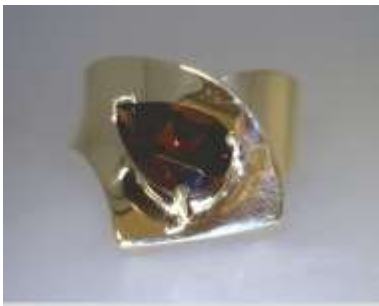

Item: RG-CO00940

14K YG pear garnet ring 6.6g sz 5.75

$650.00